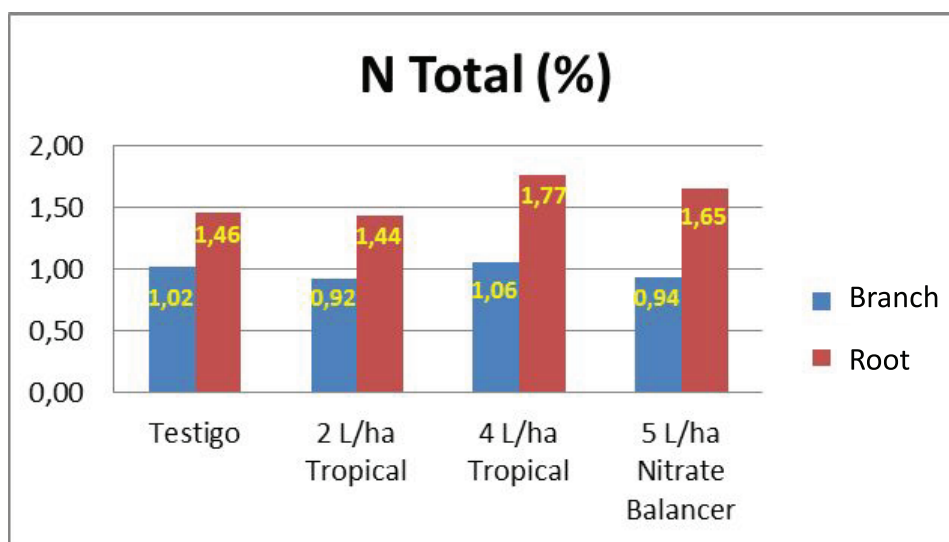

## Protein levels

## Starch levels

## Trial Metalosate Tropical x Nitrate Balancer (Stoller) on Walnuts

- Variety Chandler
- 6 years old
- Pi Jungland Regia
- 7x5
- P(x) 5.000 Kg/ha
- Sample date 08/02/17

## Total N levels