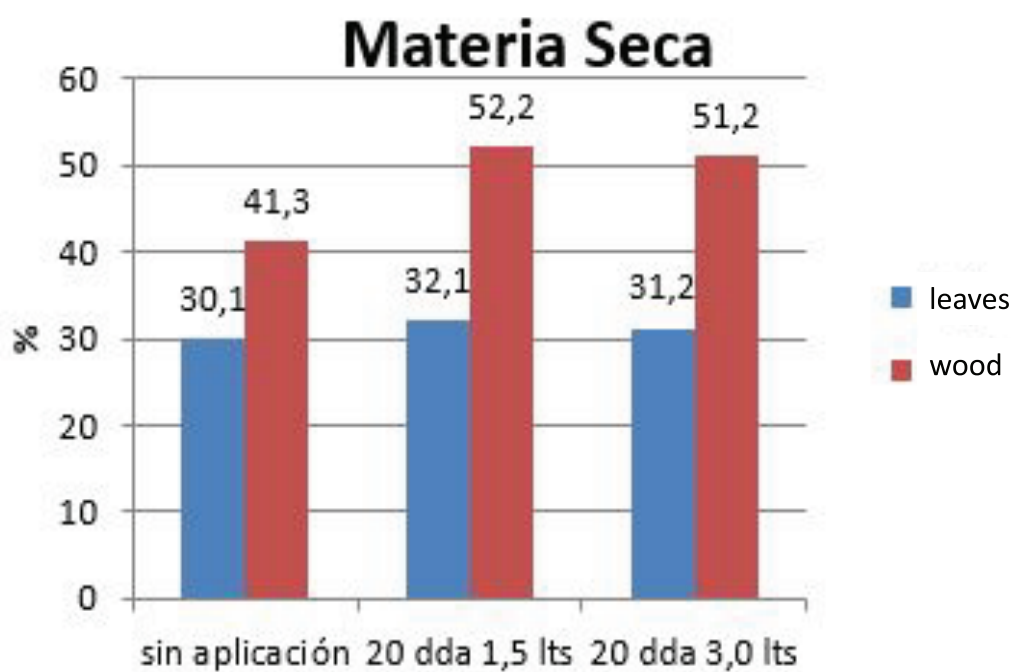

## Metalosate Tropical 20 days later

## Arginine levels

## Dry matter levels

## Protein levels