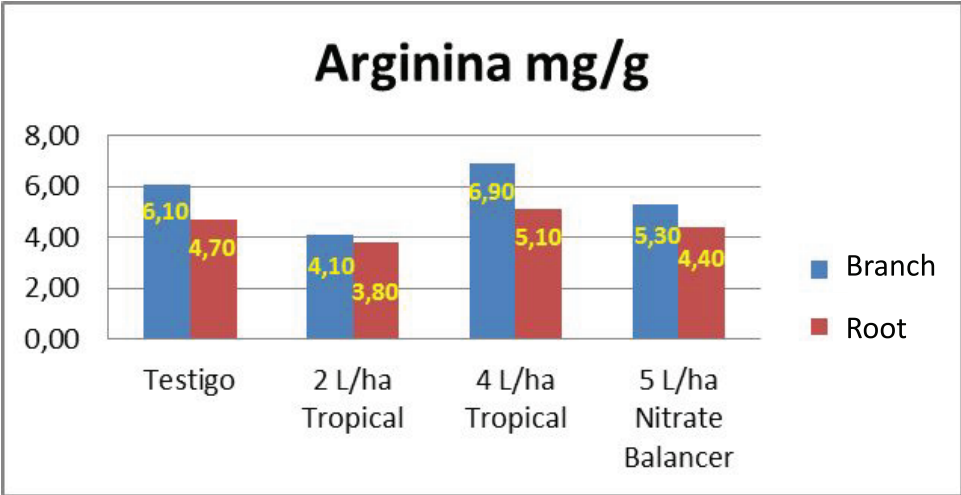

## Starch levels

## Treatments

Tratamineto	Dosis	Producto
T1	0	Testigo
T2	2	Lts/ha Metalosate Tropical
T3	4	Lts/ha Metalosate Tropical
T4	5	Lts/ha Nitrate Balancer

## Total N levels

# Arginine levels