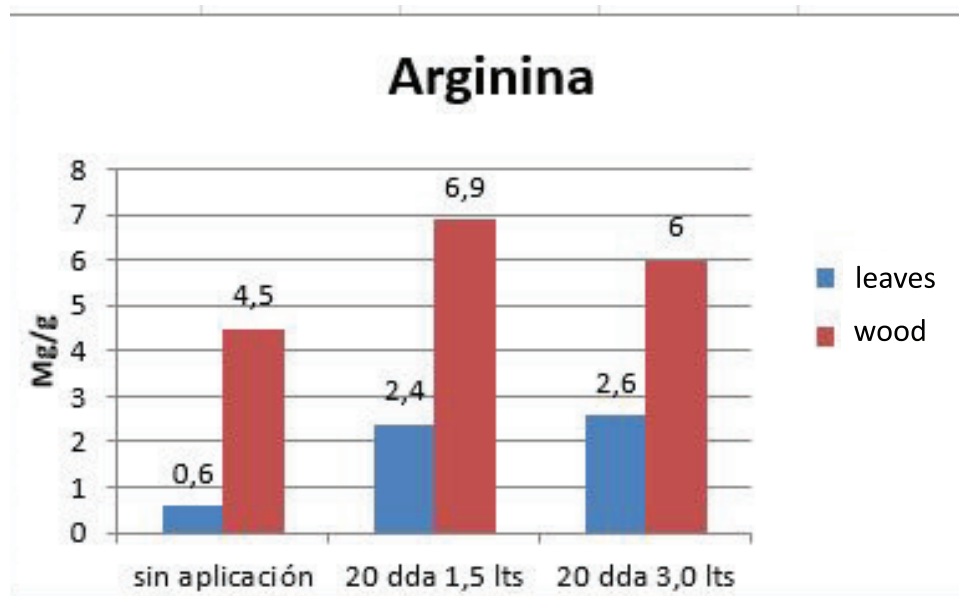

Arginine levels